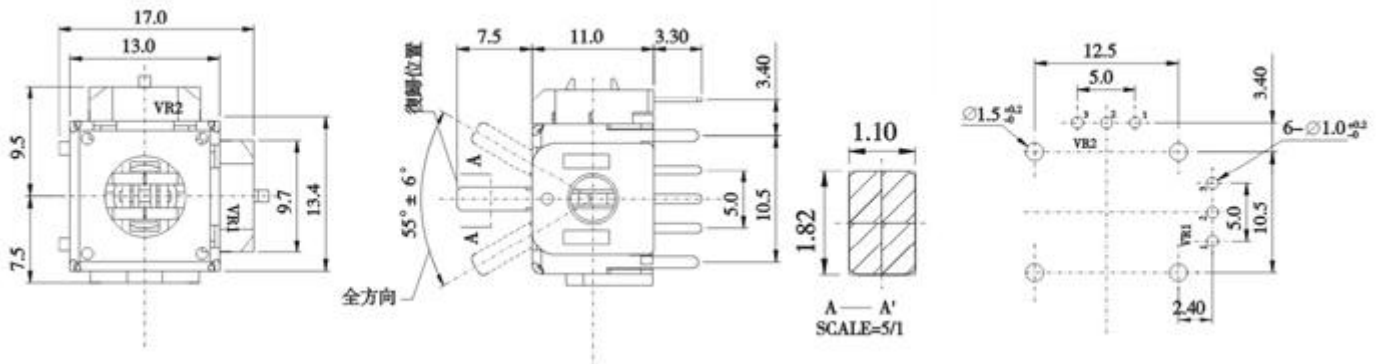

Dimensions(規格圖):

Specifications(規格)

Electrical Characteristics [電氣性能]

Total resistance [全阻抗值]	10KΩ , 50K Ω , 100KΩ
Total resistance tolerance [全阻抗值容許差]	±30%
Ratings power(w) [額定功率]	0.0125W, Switch 5V DC
Resistance taper [阻抗變化特性]	B
Residual resistance [殘留阻值]	全阻值3%Ω Max.
Sliding noise [滑動雜音]	300mV Max
Insulation resistance [絕緣阻抗]	100MΩ Min. at DC 250V. Switch 10MΩ Min. DC 10V
Withstanding voltage [耐電壓]	1 minute at AC 250V
Max. operating voltage [最高使用電壓]	AC 50V

Mechanical Characteristics [機械性能]

Operation torque [回轉力矩]	150~200gf.cm
Rotation stopper strength [止動強度]	3Kgf.cm Min
Switch Travel [開關移動量]	0.5 mm

Endurance Characteristics [耐久性能]

Rotational life [回轉壽命]	More than 1,000,000 cycles