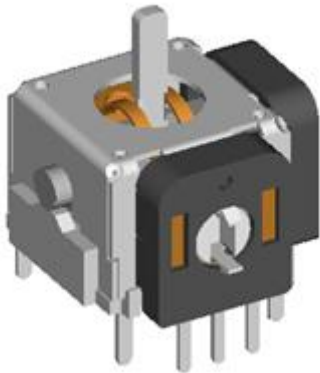

Model(型號): **RKJXK13N01**

► Download PDF file

**Features:(特點):**

Compact design with a good space factor.  
Available in a wide variety of type including standard type and lever reset type.  
Constructed integral with tact switch for selection ,thus contributing to improvement in the operability of sets.

**Applications(作用):**

Controller for remote control of audio equipment , CD-L , VCD , TV ,car navigation system, and for game , etc .

**Dimensions(規格圖):**

**Specifications(規格)**

**Electrical Characteristics [ 電氣性能 ]**